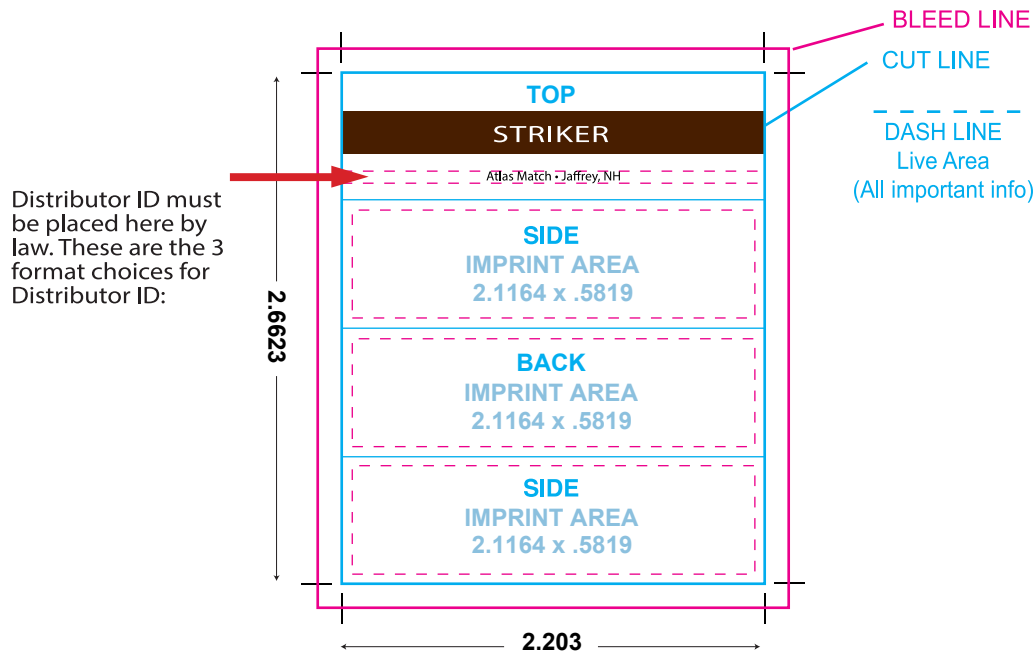

## Lipstick (BX6) Box Match

### **Helpful Hints**

- Please build design on top of template.
- Template must be locked and in separate layer than artwork.
- Any design with a colored background other than plain white must measure to pink "bleed line" established in template
- All Important info (Logo or Text) must be within dashed line areas (Live Area)