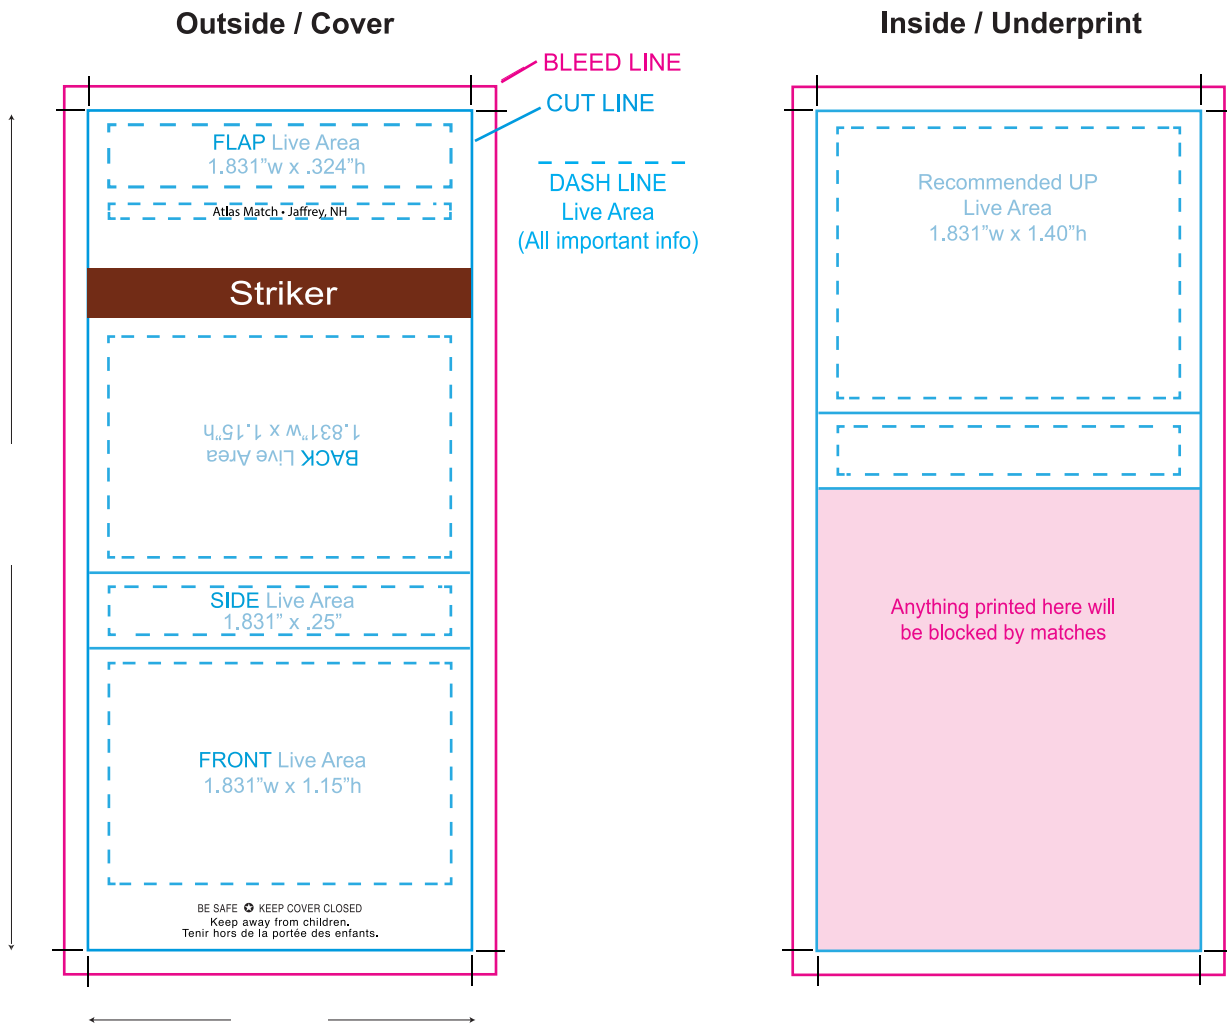

30L Book Match

Helpful Hints

- Please build design on top of template.
- Template must be locked and in separate layer than artwork.
- Any design with a colored background other than plain white must measure to pink "bleed line" established in template
- All Important info (Logo or Text) must be within dashed line areas (Live Area)