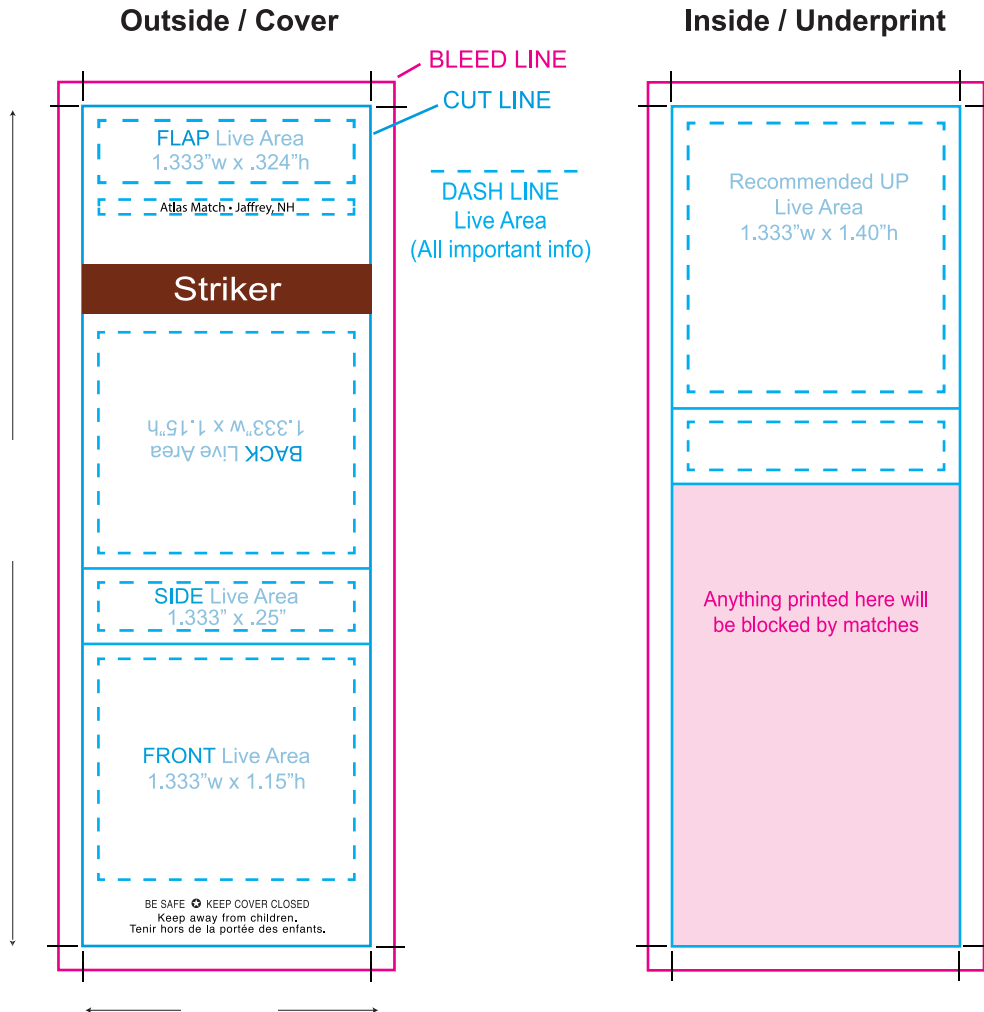

20L Book Match

Helpful Hints

- Please build design on top of template.
- Template must be locked and in separate layer than artwork.
- Any design with a colored background other than plain white must measure to pink "bleed line" established in template
- All Important info (Logo or Text) must be within dashed line areas (Live Area)