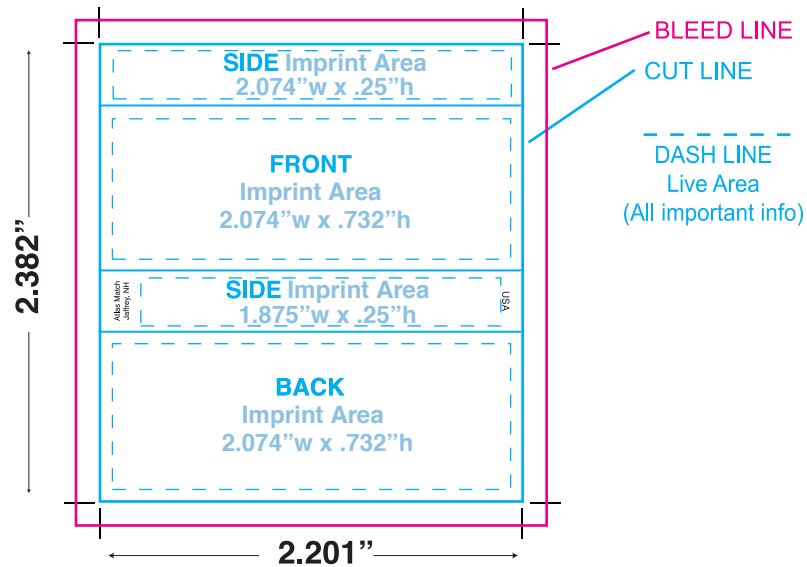

TOOTHPICK Box

Helpful Hints

- Please build design on top of template.
- Template must be locked and in separate layer than artwork.
- Any design with a colored background other than plain white must measure to pink "bleed line" established in template
- All Important info (Logo or Text) must be within dashed line areas (Live Area)