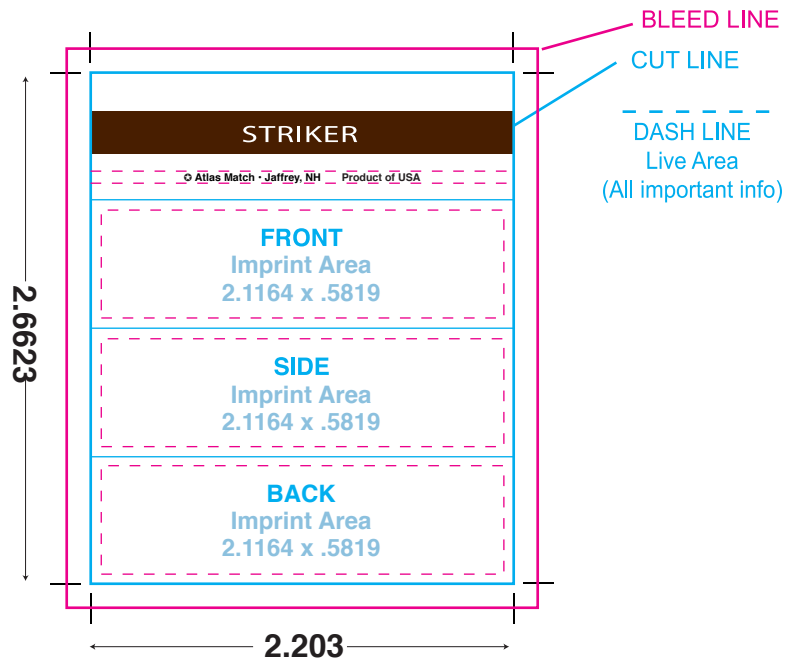

## Lipstick (BX6) Box Maltch

### ***Helpful Hints***

- Please build design on top of template.
- Template must be locked and in separate layer than artwork.
- Any design with a colored background other than plain white must measure to pink "bleed line" established in template
- All Important info (Logo or Text) must be within dashed line areas (Live Area)