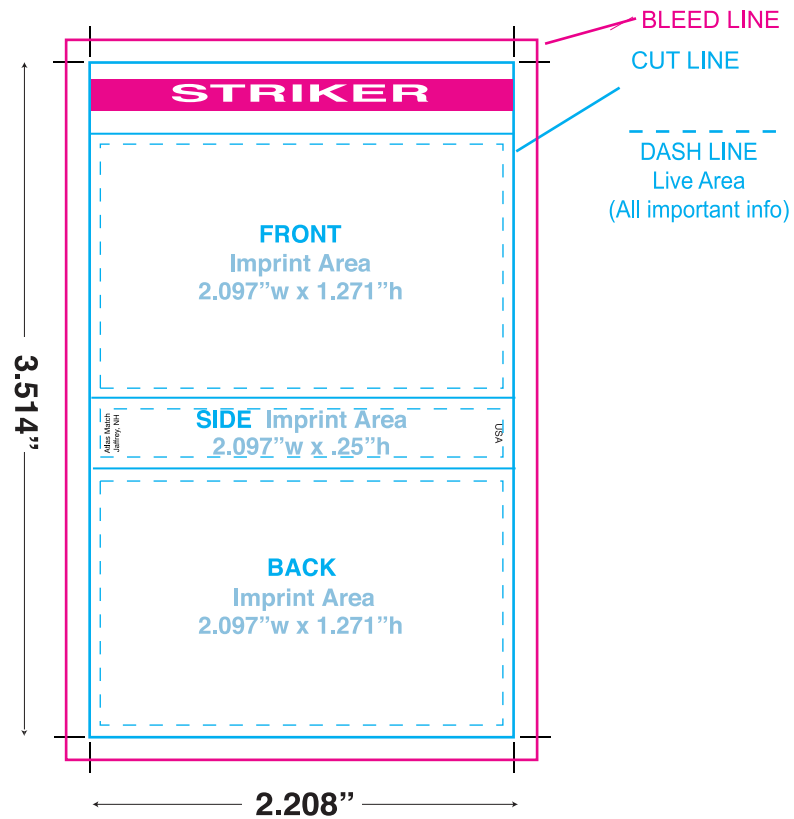

Euro (BX3) Box Match

Helpful Hints

- Please build design on top of template.
- Template must be locked and in separate layer than artwork.
- Any design with a colored background other than plain white must measure to pink "bleed line" established in template
- All Important info (Logo or Text) must be within dashed line areas (Live Area)