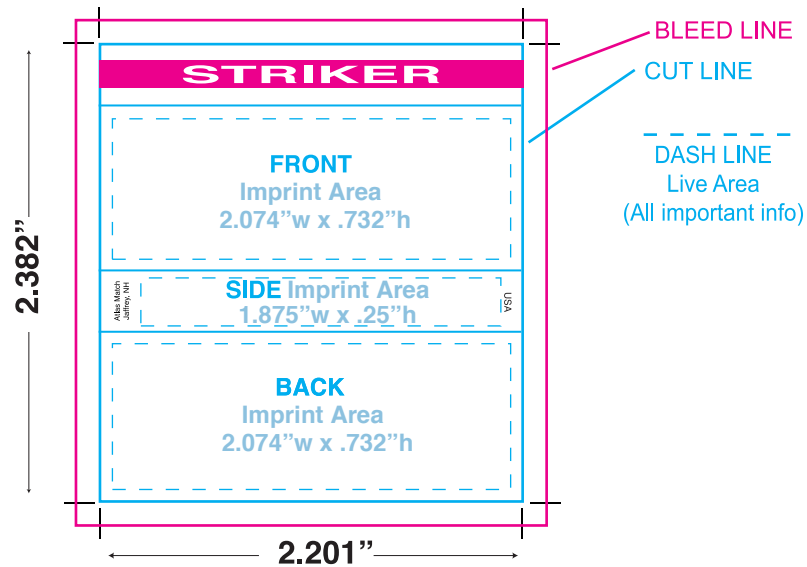

BX1B Box Match

Helpful Hints

- Please build design on top of template.
- Template must be locked and in separate layer than artwork.
- Any design with a colored background other than plain white must measure to pink "bleed line" established in template
- All Important info (Logo or Text) must be within dashed line areas (Live Area)