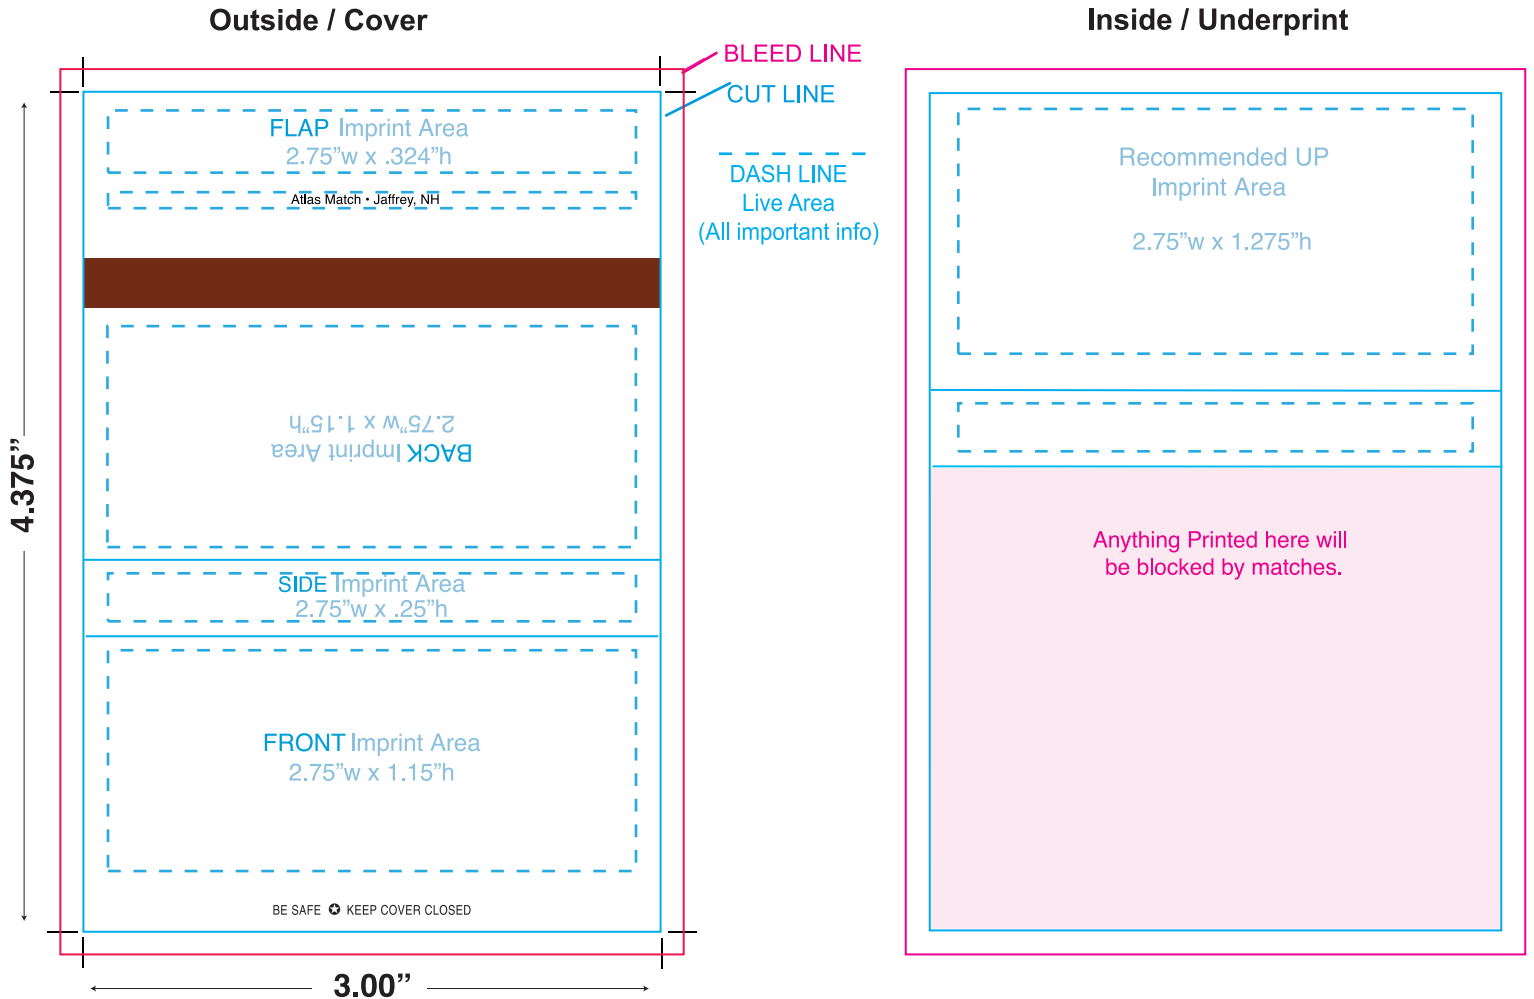

40L Book Match

Helpful Hints

- Please build design on top of template.
- Template must be locked and in separate layer than artwork.
- Any design with a colored background other than plain white must measure to pink "bleed line" established in template
- All Important info (Logo or Text) must be within dashed line areas (Live Area)