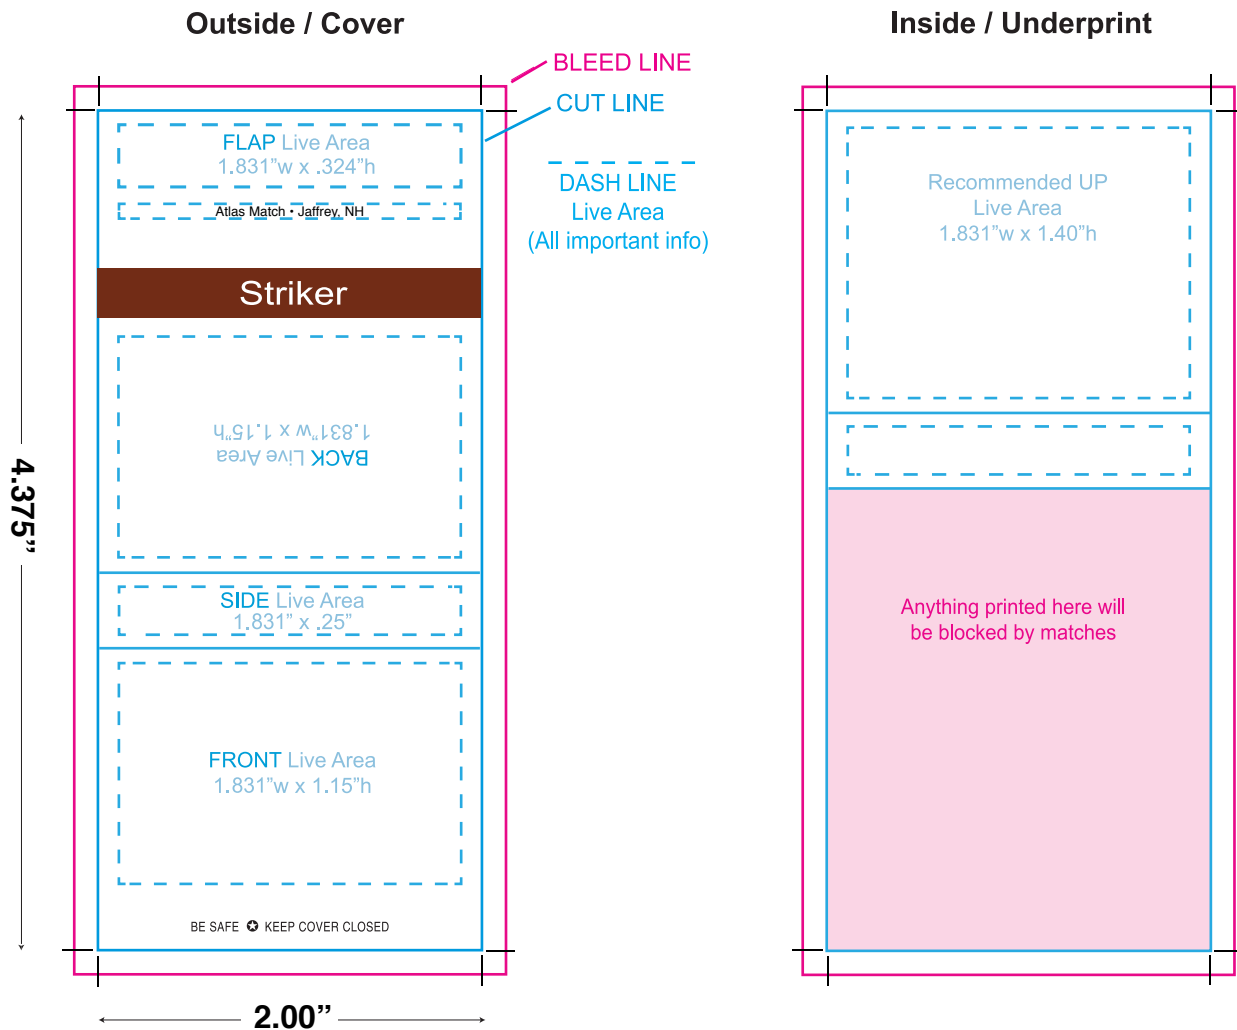

30L Book Match

Helpful Hints

- Please build design on top of template.
- Template must be locked and in separate layer than artwork.
- Any design with a colored background other than plain white must measure to pink "bleed line" established in template
- All Important info (Logo or Text) must be within dashed line areas (Live Area)