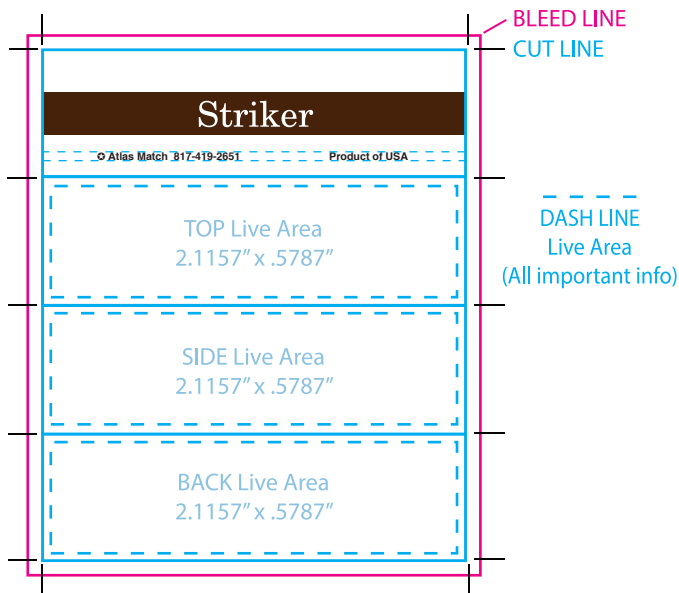

BX6

Helpful Hints

- Please build design on top of template.
- Template must be locked and in separate layer than artwork.
- Any design with a colored background other than plain white must measure to pink "bleed line" established in template
- All Important info (Logo or Text) must be within dashed line areas (Live Area)