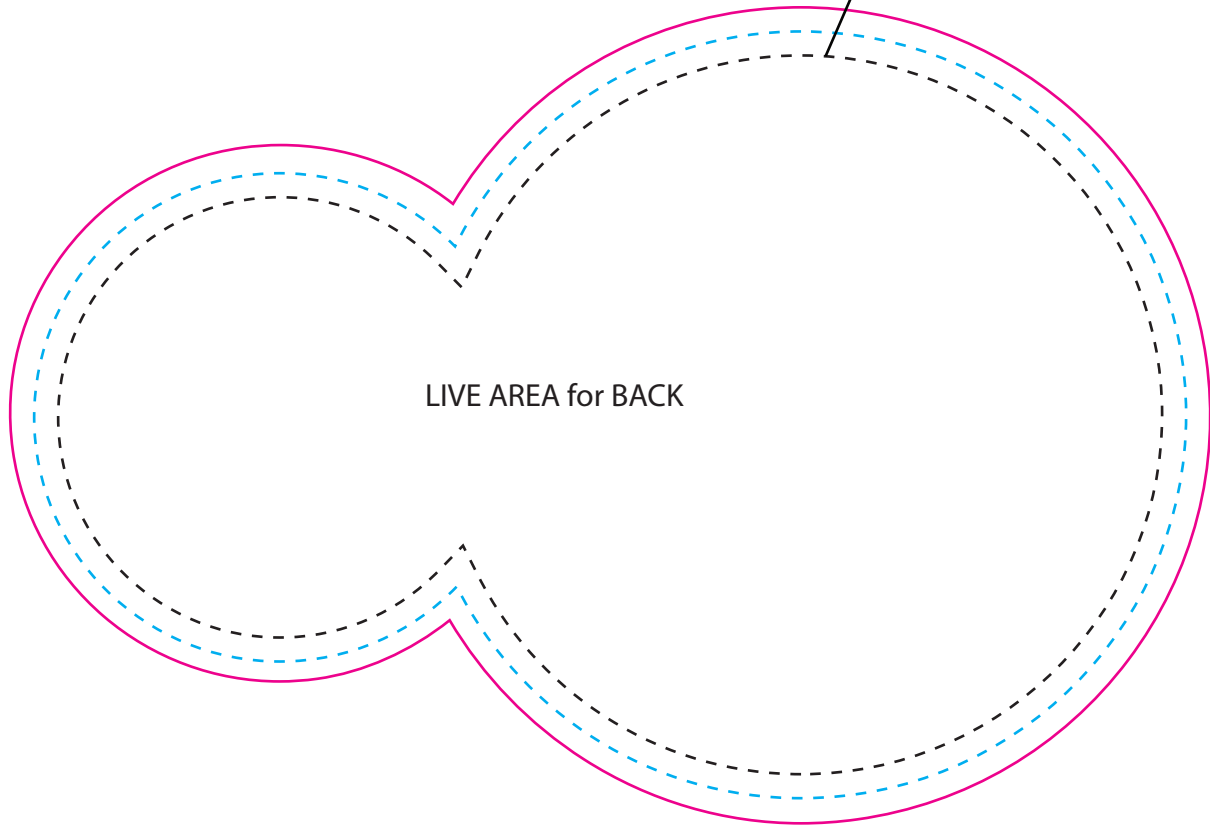

MAGENTA LINE IS THE BLEED LINE

CYAN LINE IS THE CUT LINE

Borders (no thinner than .125" inside cut line)

LIVE AREA for BACK